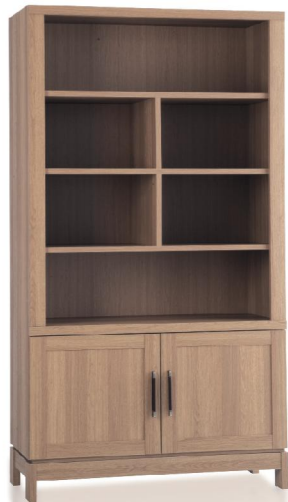

LUXOR
Oak Effect

Transform your home with the much sought-after Luxor range. With its distinctive olive oak effect it cleverly combines the cream of modern furniture design with classic detailing.

Dimensions of display units include cornice.
Height x width x depth (mm).