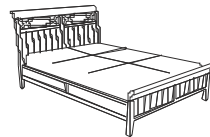

5' Bedframe
SGTB4091
1100 x 1630 x 2295mm

4'6 Bedframe
SGTB4090
1100 x 1530 x 2195mm