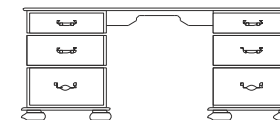

Double Ped Dressing Table
SGTD280
718 x 1400 x 470mm